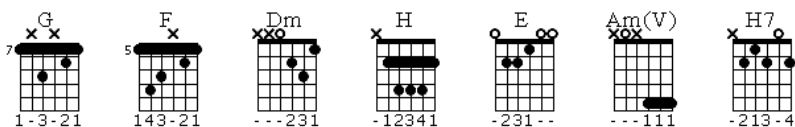

# Тишина за Рогожской заставою

Из к/ф "Дом, в котором я живу"

Обработка Сергея Бондаренко

Words by А. Фатянова

Music by Ю. Бирюкова

♩ = 90

ВСТУПЛЕНИЕ

N-Gt

Introduction musical notation for guitar, measures 1-3. Includes treble clef, 4/4 time signature, and tablature. Dynamics include *f*.

ТЕМА

Main theme musical notation for guitar, measures 4-6. Includes treble clef, 4/4 time signature, and tablature. Chords G and F are indicated above the staff.

1.

First variation musical notation for guitar, measures 7-9. Includes treble clef, 4/4 time signature, and tablature. Chord Dm is indicated above the staff.

Fl.12

Second variation musical notation for guitar, measures 10-12. Includes treble clef, 4/4 time signature, and tablature. Chords H and E are indicated above the staff.